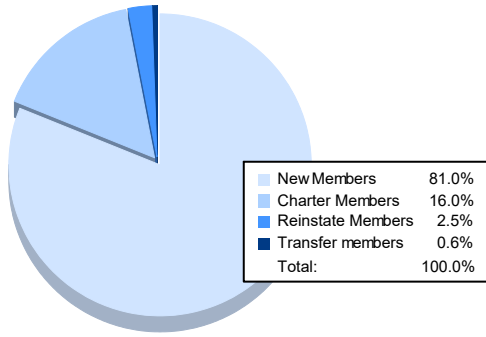

Year	New Clubs	Dropped Clubs	Gain/ Loss Clubs	New Members	Charter Members	Reinstate Members	Transfer Members	Total Member Added	Total Members Dropped	Gain/ Loss Members
2016-2017	1	0	1	289	29	3	2	323	210	113
2017-2018	1	3	-2	123	36	32	4	195	342	-147
2018-2019	0	4	-4	159	5	17	4	185	316	-131
2019-2020	3	0	3	137	79	5	3	224	183	41
2020-2021	1	1	0	132	26	4	1	163	154	9
<b>Average</b>	<b>1</b>	<b>2</b>	<b>0</b>	<b>168</b>	<b>35</b>	<b>12</b>	<b>3</b>	<b>218</b>	<b>241</b>	<b>-23</b>

### Membership Composition June 2021 Cumulative